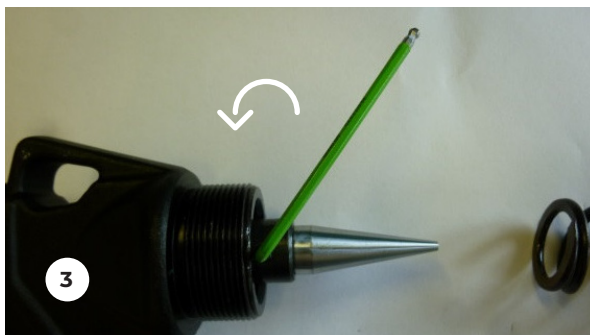

INSTRUCTIONS

HY-EX

Change thrust cone for use
6mm Expander Head

REFCO
Manufacturing Ltd.
Industriestrasse 11
CH-6285 Hitzkirch
Telefon +41 41 919 72 82
www.refco.ch