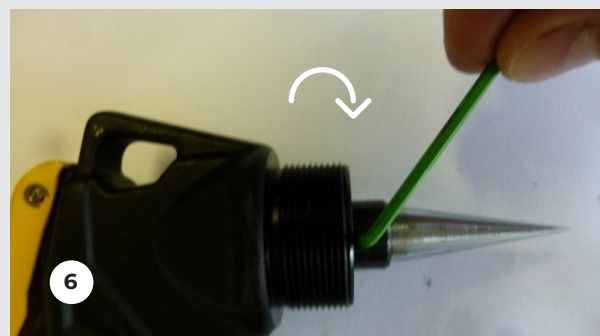

INSTRUCTIONS

HY-EX

Change thrust cone for use
6mm Expander Head

REFCO
Manufacturing Ltd.
Industriestrasse 11
CH-6285 Hitzkirch
Telefon +41 41 919 72 82
www.refco.ch