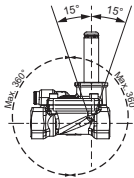

Installation guide

Solenoid valve

Type EV224B

032R9276

032R9276

1

2

3