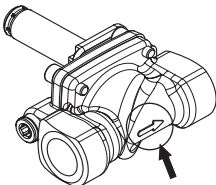

Installation guide

Solenoid valve

Type EV224B

032R9276

032R9276

1

2

3

4

5

6

Імпортер: ТОВ з іі "Данфосс ТОВ" 04080, Київ 80, п/с 168, Україна

Info for UK customers only: Danfoss Ltd., 22 Wycombe End, HP9 1NB, GB