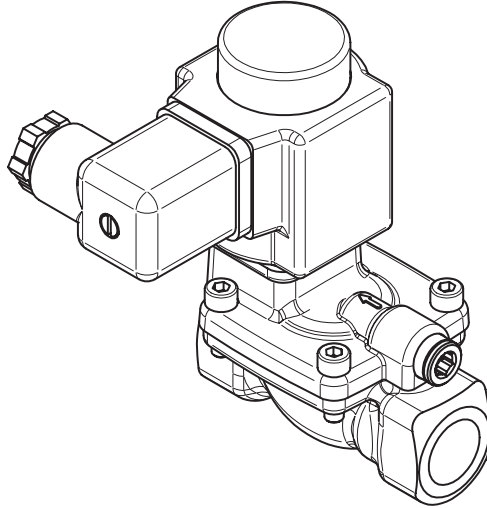

Installation guide

Solenoid valve

Type EV224B

032R9276

032R9276

1

2

3