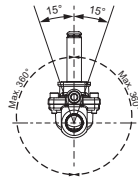

Installation guide

Solenoid valve

Type EV224B

032R9276

032R9276

1

2

3