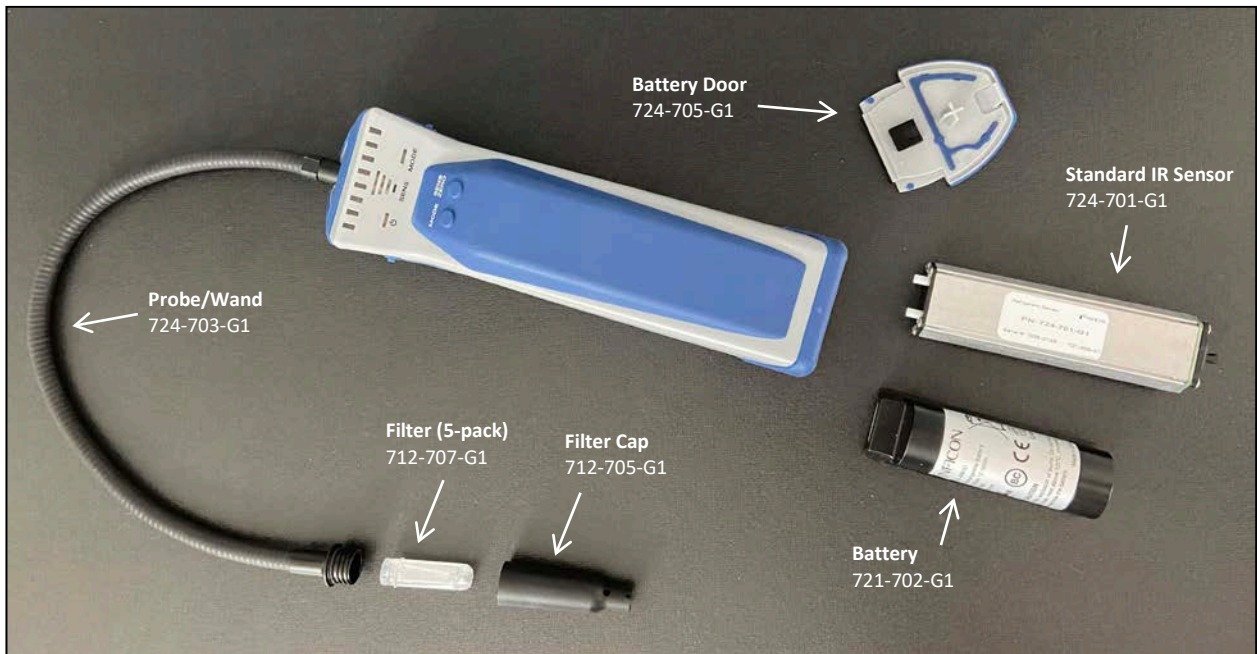

D-TEK 3 Replacement Parts & Accessories

CO₂ Sensor
724-701-G2

Wall Charger with International Adapters
721-606-G1

Flammable Refrigerant Sensor
724-701-G3

Earbuds
721-607-G1

Extra-Long Probe (69 cm)
721-611-G1

Battery/Cradle Combo
721-604-G1

12 V (dc) Car Charger
721-605-G1

Carrying Case
721-700-G1

D-TEK 3 Plastic Body Repair Kit
721-711-G11